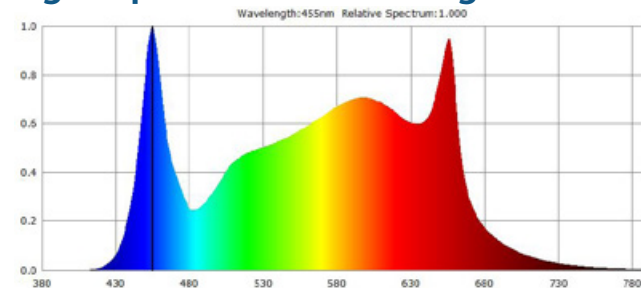

Material	Aluminium
Dimensions	2600mm x 1200mm x 80mm
Weight	26kg

SAMSUNG LED

Tomorrow / Technology / Together

Light Spectrum - Vegging

Light Spectrum - Flowering

2x 600W MeanWell Driver

MODEL: HC-1250HE-1226 RANGE: Horticulture