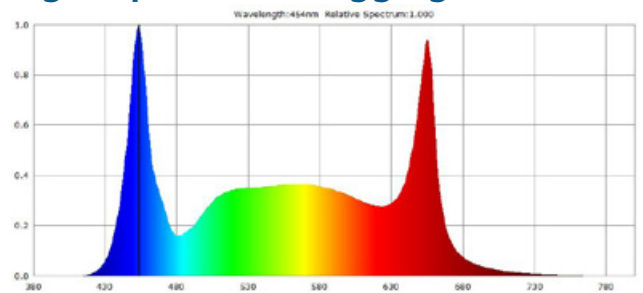

Material	Aluminium
Dimensions	2600mm x 1200mm x 80mm
Weight	26kg

SAMSUNG LED

Tomorrow / Technology / Together

Light Spectrum - Vegging

Light Spectrum - Flowering

2x 600W MeanWell Driver

MODEL: HC-1250HE-1226 RANGE: Horticulture