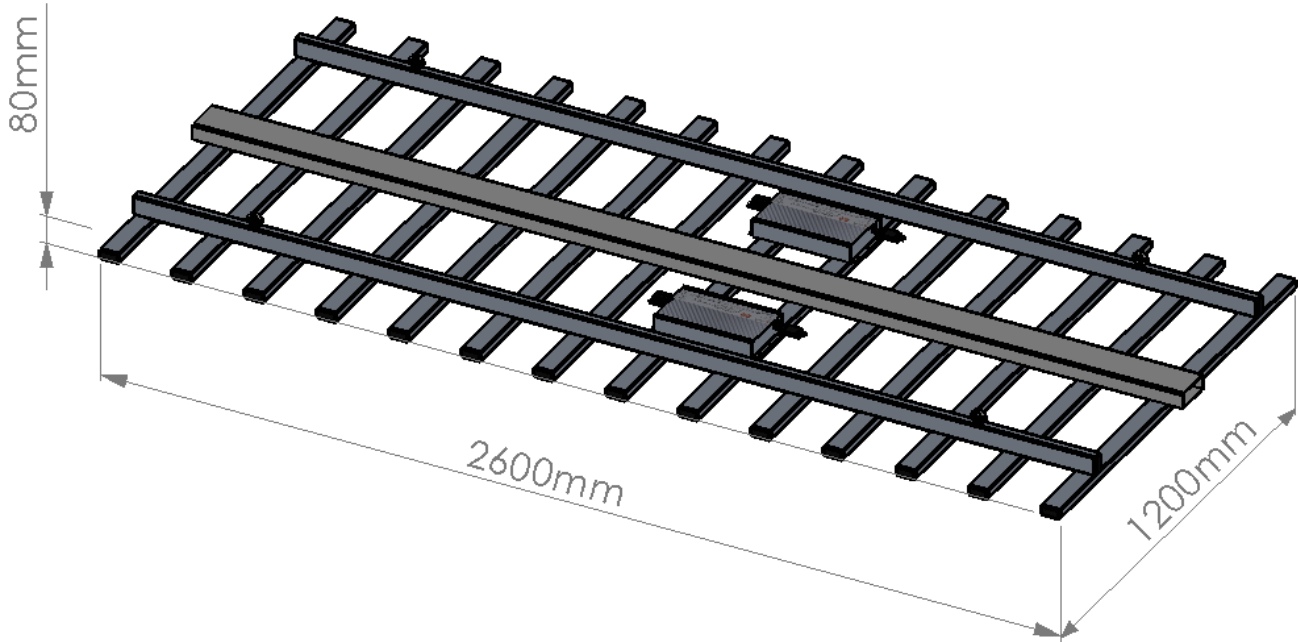

Material	Aluminium
Dimensions	2600mm x 1200mm x 80mm
Weight	26kg

SAMSUNG LED

Tomorrow / Technology / Together

Light Spectrum - Vegging

Light Spectrum - Flowering

2x 600W MeanWell Driver

MODEL: HC-1250HE-1226 RANGE: Horticulture

Dimensions of light fixture

4x Hanging Hooks

Detailed Description