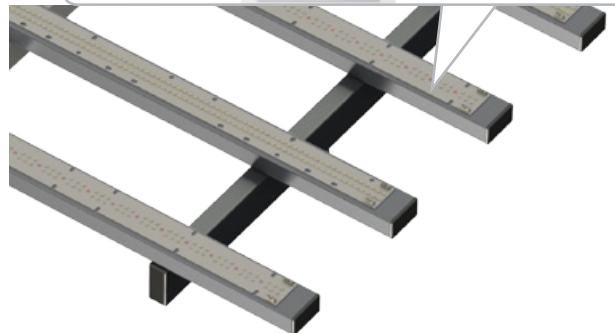

Material	Aluminium
Dimensions	2600mm x 1200mm x 80mm
Weight	26kg

SAMSUNG LED

Tomorrow / Technology / Together

Light Spectrum - Vegging

Light Spectrum - Flowering

2x 600W MeanWell Driver

MODEL: HC-1250HE-1226 RANGE: Horticulture